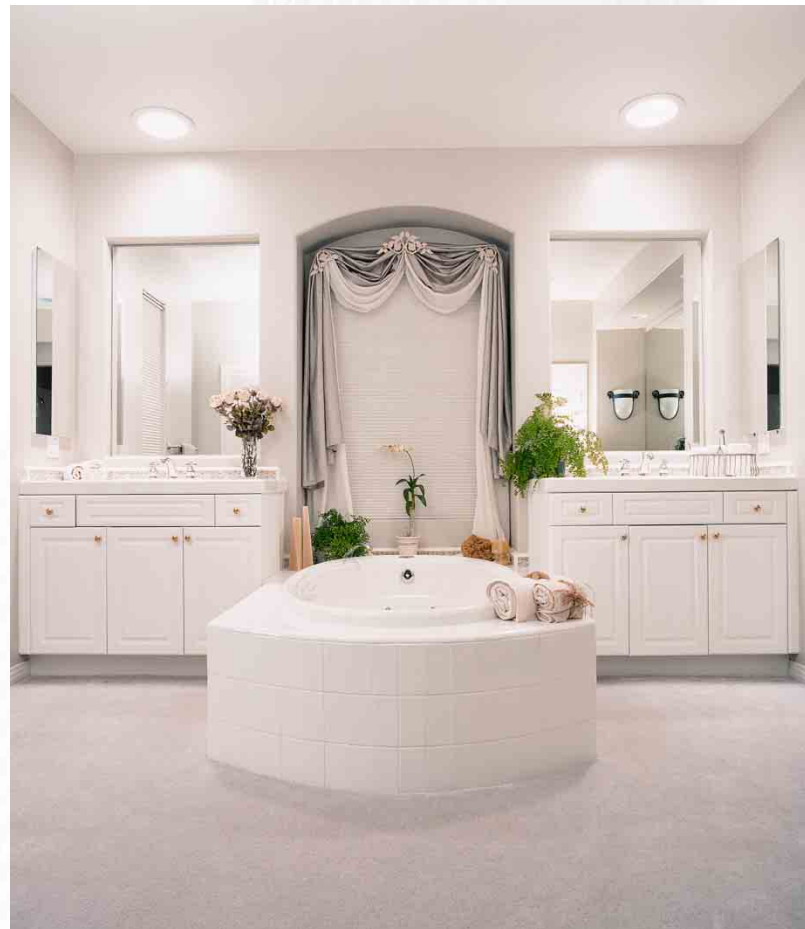

Solatube DSe Products

Solatube160 DSe

- 10" diameter
- 3000 lumen output
- Illuminates 150-200 square feet
- Bathrooms, hallways, closets, small rooms
- Accessories

Solatube DSe Products

Solatube290 DSe

- 14” diameter
- 6000 lumen output
- Illuminates 250-300 square feet
- Kitchens, family rooms, other larger areas
- Accessories

Before

After

SOLATUBE.
Innovation in Daylighting.

Before

After

SOLATUBE
Innovation in Daylighting.

Before

After

Hallways

SOLATUBE.
Innovation in Daylighting.

Solatube Certified Installation Consultants

- Free in-home consultation with a Daylighting expert
- Manufacturer trained installers
- Warrantied installation